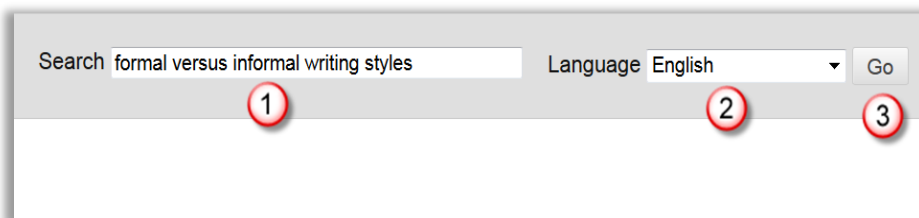

### Adding YouTube Videos Using Mashups

There are two ways to use **Mashups** to add YouTube videos.

1. Click on **Build Content** and under **Mashups** select **YouTube Video** (A), or click on **Build Content** and select **Item** (B).

OR

In the web editor, click on the dropdown arrow next to the **Mashups** button and select **YouTube Video**.

2. Enter key words into the search box (1) and select a language (2). When you are finished, click on **Go** (3). (If you already know which video you want, you can also copy and paste the video URL into the search box.)