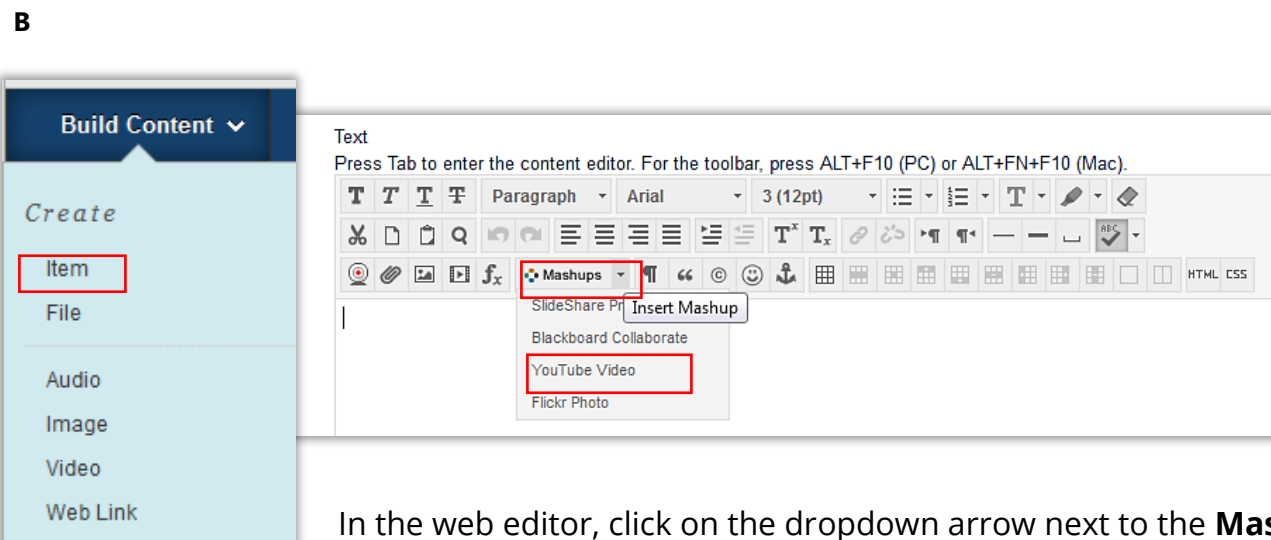

4. When done, scroll down, and click on **Submit**.

Adding YouTube Videos Using Mashups

There are two ways to use **Mashups** to add YouTube videos.

1. Click on **Build Content** and under **Mashups** select **YouTube Video** (A), or click on **Build Content** and select **Item** (B).

OR

In the web editor, click on the dropdown arrow next to the **Mashups** button and select **YouTube Video**.

2. Enter key words into the search box (1) and select a language (2). When you are finished, click on **Go** (3). (If you already know which video you want, you can also copy and paste the video URL into the search box.)