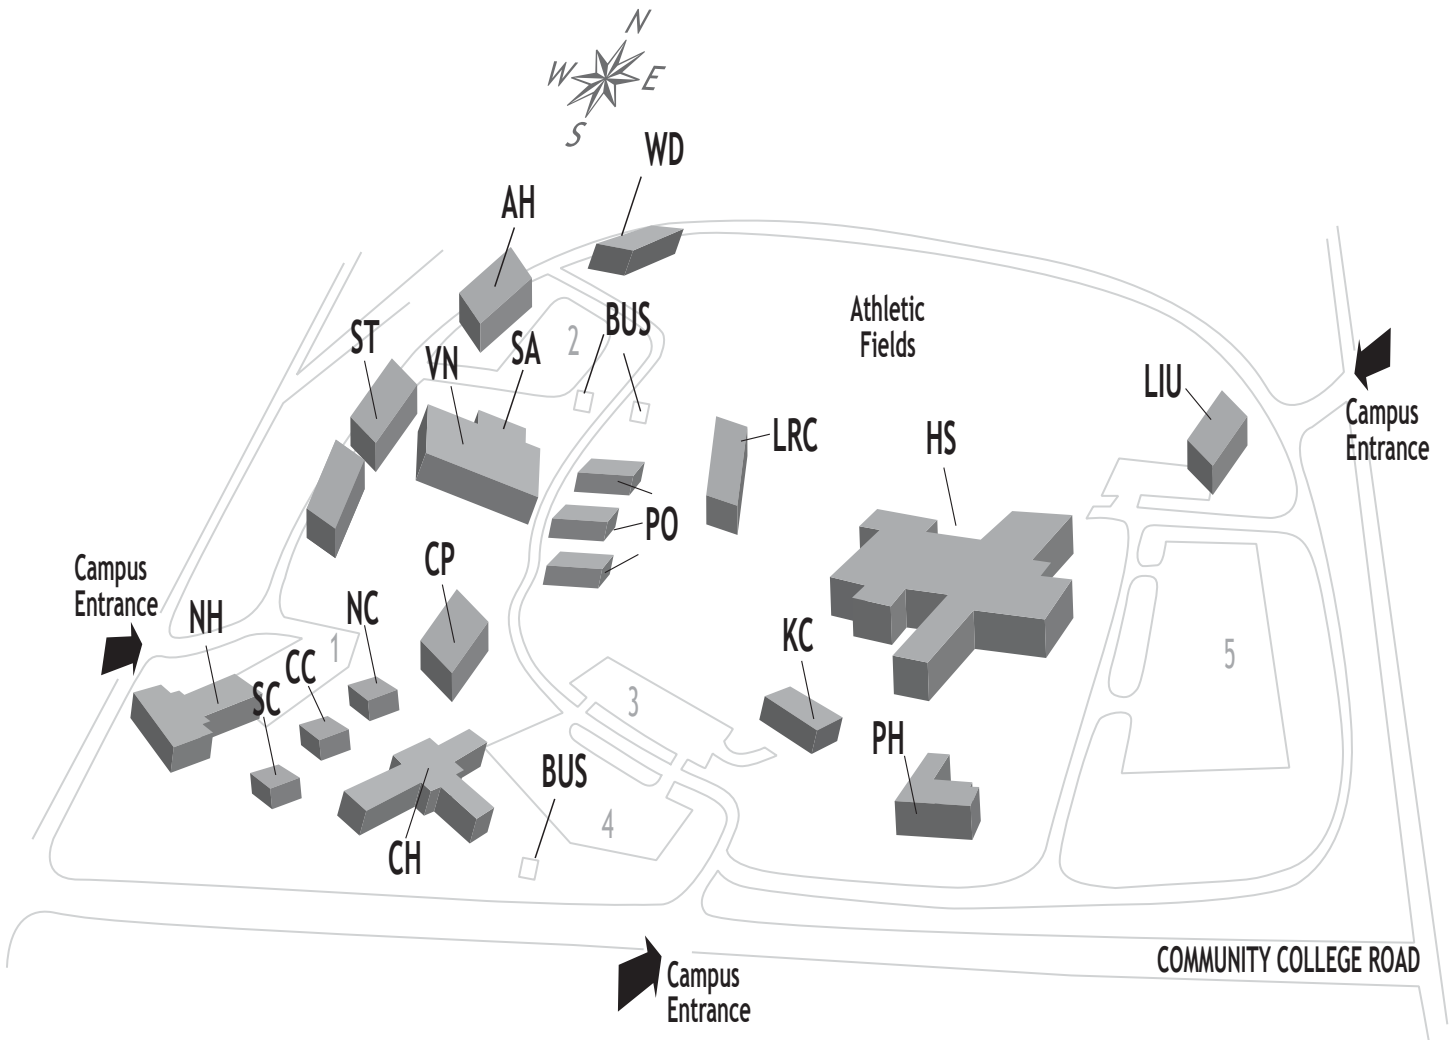

MICHAEL J. GRANT CAMPUS

Crooked Hill Road. Brentwood, NY 11717-1092

AH	ASHROK	Asharoken Hall
CC	CENCOT	Center Cottage
CH	CAUMST	Caumsett Hall
CP	CAPTRE	Captree Commons
HS	HSEC	Health, Sports and Education Center
KC	KIDCOT	Suffolk Kids Cottage Children's Learning Center
LIU	LIUBRT	Long Island University
LRC	LRCG	Learning Resource Center
NC	NTHCOT	North Cottage/Public Safety
NH	NESCON	Nesconset Hall
PH	PMANOK	Paumanok Hall
PO	PLANTG	Plant Operations
SA	SAGTKS	Sagtikos Arts and Sciences
SC	STHCOT	South Cottage
ST	SLACKE	Sally Ann Slacke Corporate Training Center
VN		Van Nostrand Theatre
WD	WFDVTC	Workforce Development Technology Center
BUS	Bus Shelter	
1-5	Parking Fields	

Directions:

Take the Long Island Expressway (I-495) to Exit 53 (Sagtikos Parkway/Wicks Road). Follow signs to Wicks Road. Go south 1/2 mile on Wicks Road to campus entrance on right.

The Grant Campus is served by the following Suffolk County Transit bus routes: S-33, S-41, 3A.