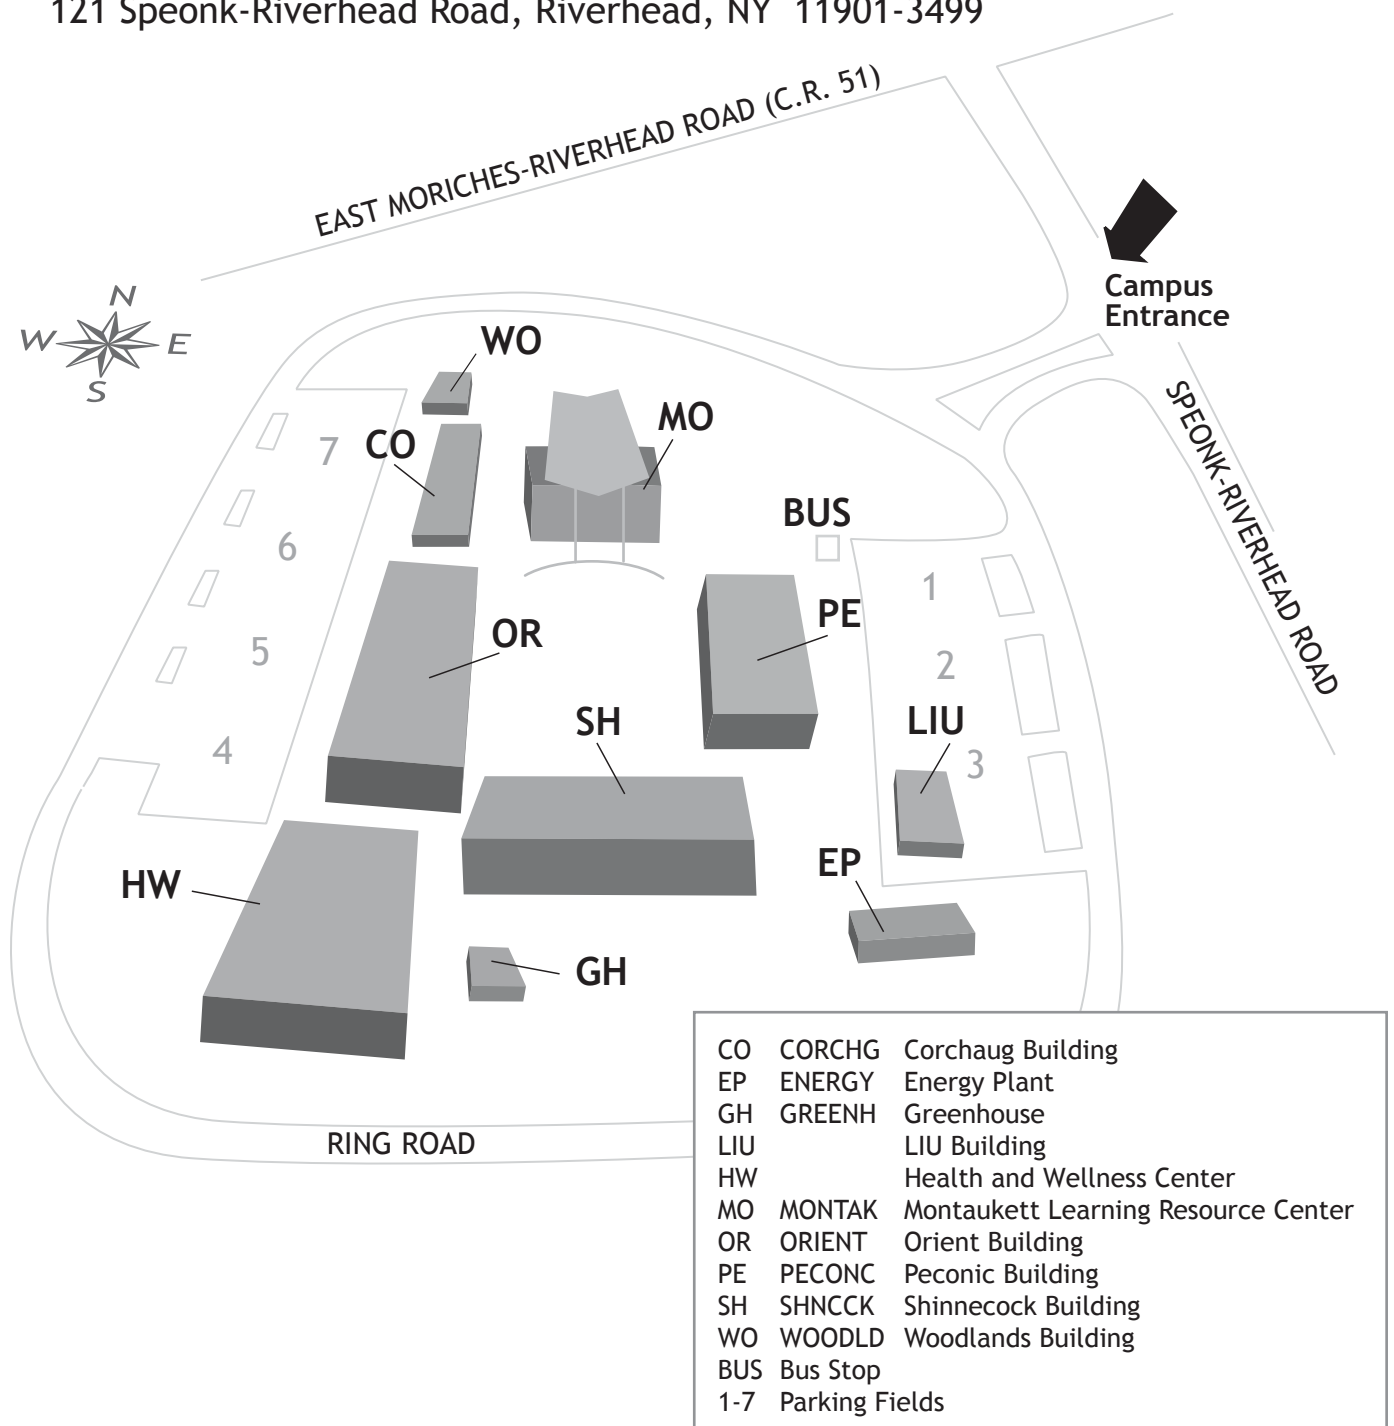

EASTERN CAMPUS

121 Speonk-Riverhead Road, Riverhead, NY 11901-3499

Directions:

From the west, using Long Island Expressway (I-495): Go to Exit 70. Take County Road 111 south 4 miles to County Road 51. After traveling north on County Road 51 for 3.5 miles, turn right onto Speonk-Riverhead Road to campus entrance on right.

From the west, using Sunrise Highway (Rt. 27): Go to Exit 61. Take County Road 51 north 4 miles to Speonk-Riverhead Road. Turn right onto Speonk-Riverhead Road to campus entrance on right.

From the east on the North Fork: Follow Rt. 25 west to downtown Riverhead. At Peconic Avenue, turn left and go 1/4 mile to the traffic circle. Take the first right (Rt. 24) off

the traffic circle and go 1/4 mile to the County Center at Rt. 51. Turn left onto Rt. 51 and go south 3 miles to Speonk-Riverhead Road. Turn left onto Speonk-Riverhead Road to campus entrance on right.

The Eastern Campus is served by the following Suffolk County Transit bus routes: S-66 and 8A; by transfer at Riverhead: S-58, S-62, S-90, S-92.