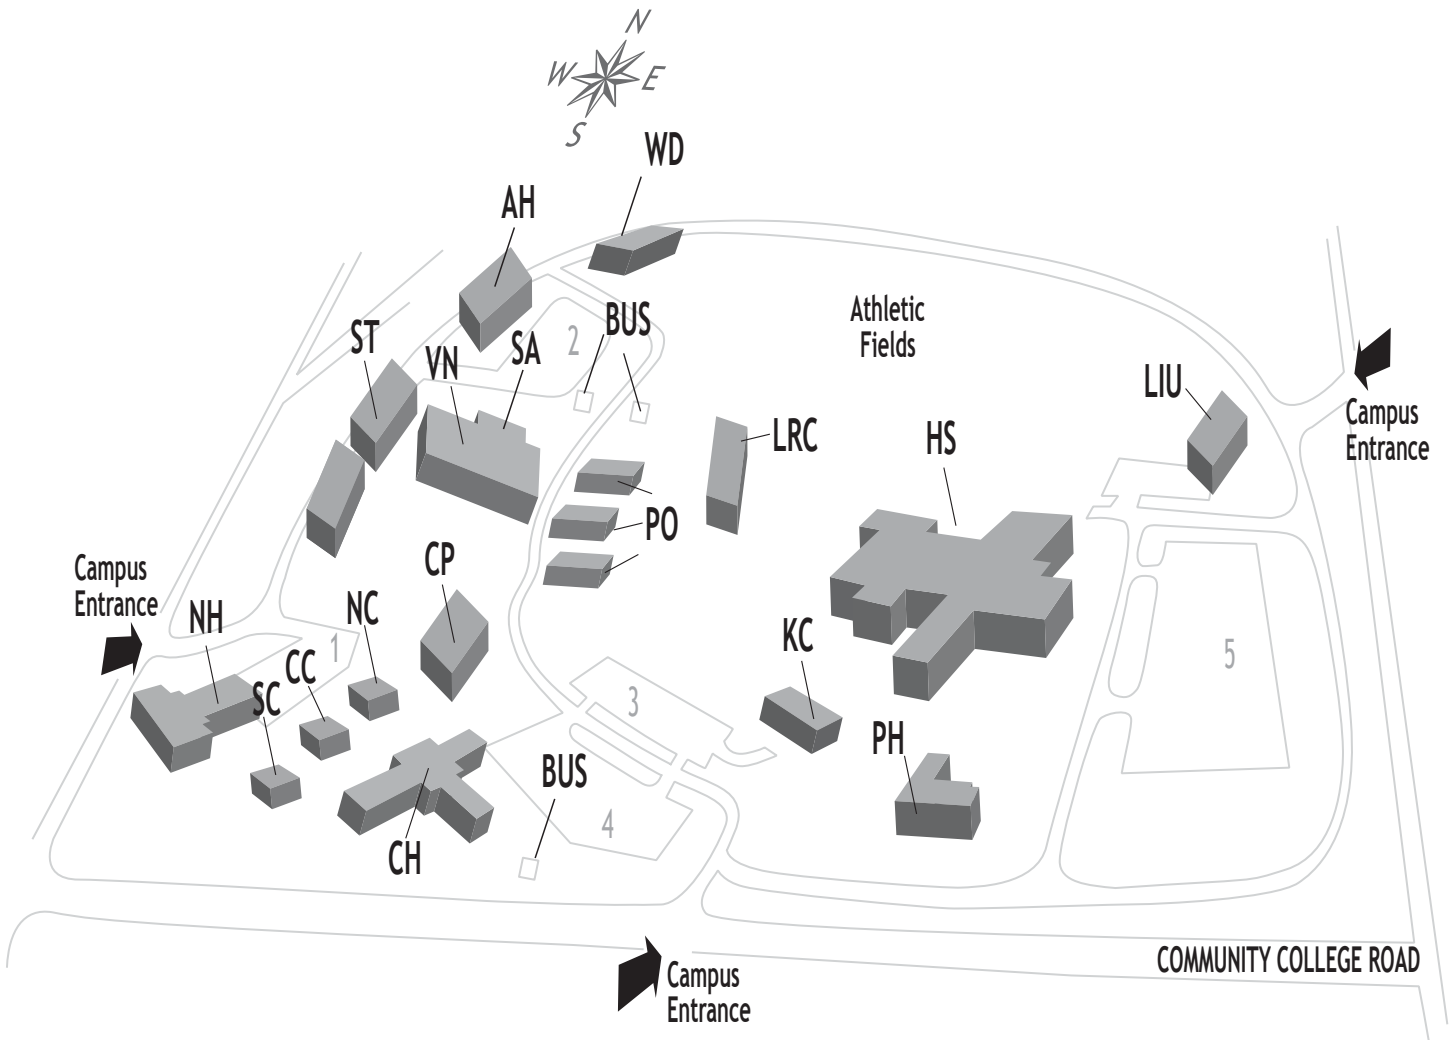

# MICHAEL J. GRANT CAMPUS

Crooked Hill Road. Brentwood, NY 11717-1092

AH	ASHROK	Asharoken Hall
CC	CENCOT	Center Cottage
CH	CAUMST	Caumsett Hall
CP	CAPTRE	Captree Commons
HS	HSEC	Health, Sports and Education Center
KC	KIDCOT	Suffolk Kids Cottage Children's Learning Center
LIU	LIUBRT	Long Island University
LRC		Future Learning Resource Center
NC	NTHCOT	North Cottage/Public Safety
NH	NESCON	Nesconset Hall
PH	PMANOK	Paumanok Hall
PO		Plant Operations
SA	SAGTKS	Sagtikos Arts and Sciences
SC	STHCOT	South Cottage
ST	SLACKE	Sally Ann Slacke Corporate Training Center
VN		Van Nostrand Theatre
WD	WFDVTC	Workforce Development Technology Center
BUS		Bus Shelter
1-5		Parking Fields

## Directions:

Take the Long Island Expressway (I-495) to Exit 53 (Sagtikos Parkway/Wicks Road). Follow signs to Wicks Road. Go south 1/2 mile on Wicks Road to campus entrance on right.

The Grant Campus is served by the following Suffolk County Transit bus routes: S-33, S-41, 3A.