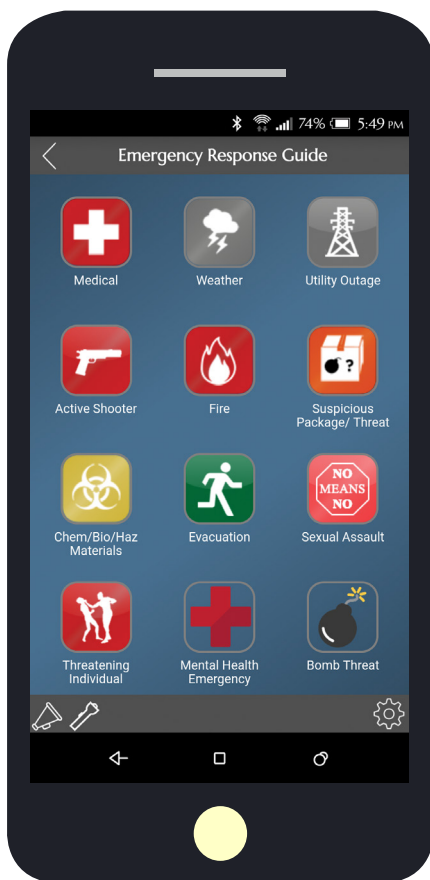

DO YOU KNOW WHAT TO DO IN AN EMERGENCY?

Install Crisis Manager on your phone
to access our **EMERGENCY GUIDE**

To Install the School Dude Crisis Manager App on Your Smartphone

- Access the app store on your smartphone
- Search for **SchoolDude Crisis Manager**
- Install the app to your device
- Or, if you have a QR code reader on your smartphone, scan the codes below to locate the app in the store and then install it

iTunes App Store for Apple devices

Google Play for Android devices

Accessing Your Plan

- Tap on the Crisis Manager app to open it and tap "Continue" without logging in
- Search for **Suffolk County Community College** in the list, and tap on it
- Tap on **Emergency Resource Guide**
- The plan will then download and appear on your Crisis Manager home page
- Tap on the plan to view it