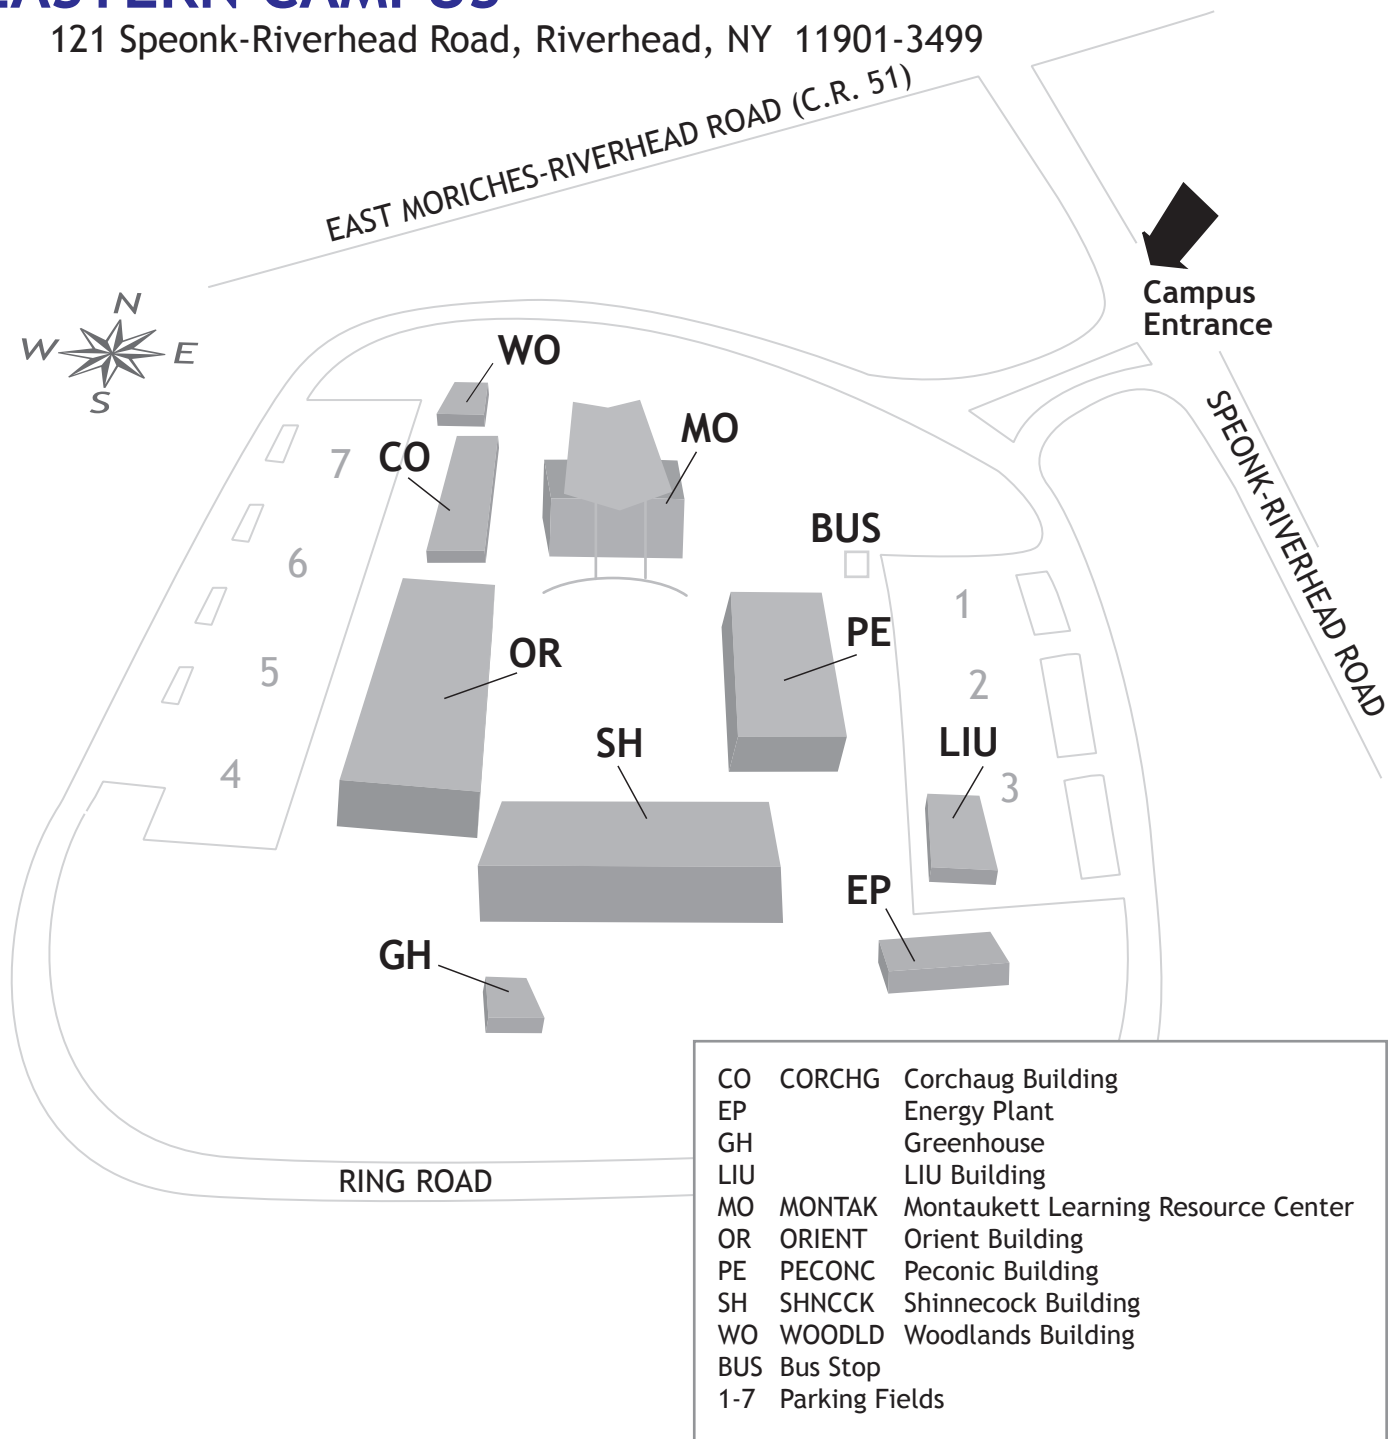

EASTERN CAMPUS

121 Speonk-Riverhead Road, Riverhead, NY 11901-3499

Directions:

From the west, using Long Island Expressway (I-495): Go to Exit 70. Take County Road 111 south 4 miles to County Road 51. After traveling north on County Road 51 for 3.5 miles, turn right onto Speonk-Riverhead Road to campus entrance on right.

From the west, using Sunrise Highway (Rt. 27): Go to Exit 61. Take County Road 51 north 4 miles to Speonk-Riverhead Road. Turn right onto Speonk-Riverhead Road to campus entrance on right.

From the east on the North Fork: Follow Rt. 25 west to downtown Riverhead. At Peconic Avenue, turn left and go 1/4 mile to the traffic circle. Take the first right (Rt. 24) off the traffic circle and go 1/4 mile to the County Center at Rt.

51. Turn left onto Rt. 51 and go south 3 miles to Speonk-Riverhead Road. Turn left onto Speonk-Riverhead Road to campus entrance on right

From the east on the South Fork: Follow Rt. 27 (Sunrise Highway) west to Rt. 24 at Hampton Bays. Go north on Rt. 24 approximately 7 miles, past the traffic circle, to Rt. 51. Turn left onto Rt. 51 and go south 3 miles to Speonk-Riverhead Road. Turn left onto Speonk-Riverhead Road to campus entrance on right.

The Eastern Campus is served by the following Suffolk County Transit bus routes: S-66 and 8A; by transfer at Riverhead: S-58, S-62, S-90, S-92.