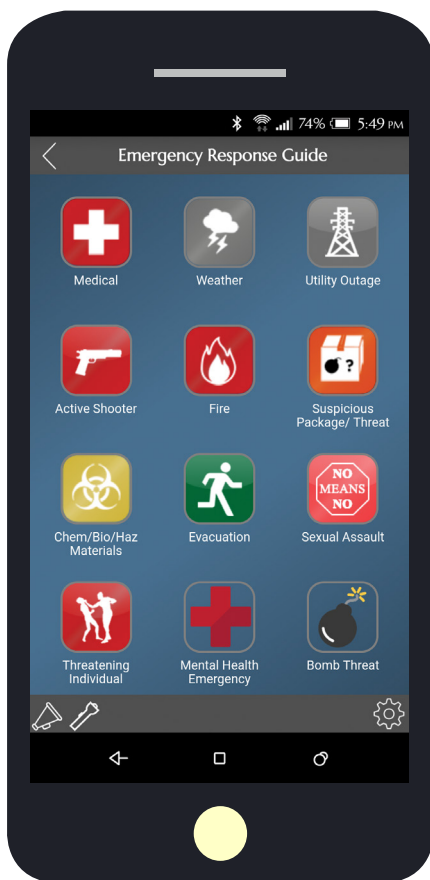

# DO YOU KNOW WHAT TO DO IN AN EMERGENCY?

Install Crisis Manager on your phone  
to access our **EMERGENCY PLAN**

## To Install the School Dude Crisis Manager App on Your Smartphone

- Access the app store on your smartphone.
- Search for **SchoolDude Crisis Manager**.
- Install the app to your device.
- Or, if you have a QR code reader on your smartphone, scan the codes below to locate the app in the store and then install it.

## Accessing Your Plan

- Tap on the Crisis Manager app to open it and tap "Continue" without logging in.
- Search for **Suffolk County Community College** in the list, and tap on it.
- Tap on **Emergency Resource Guide**.
- The plan will then download and appear on your Crisis Manager home page.
- Tap on the plan to view it.